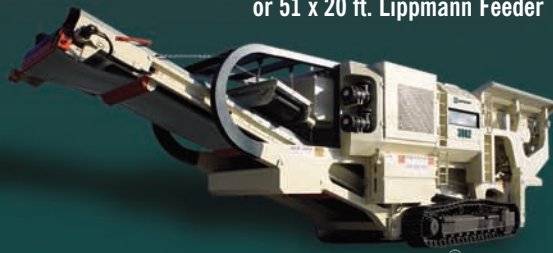

# Lippmann 3862 Jaw Crusher

L3862 Portable Plant with option of 62 x 18, 20 or 24 ft., or 51 x 20 ft. Lippmann Feeder

LT3862 Track Mounted Mobile Plant with option of 62 x 18 or 20 ft., or 51 x 20 ft. Lippmann Feeder

# LIPPMANN

ONCE YOU OWN A LIPPMANN, YOU'LL NEVER BE SATISFIED WITH ANY OTHER CRUSHER.

**The Lippmann 3862.  
Reserve yours today!**

In the tradition of Lippmann Jaw Crushers, built for unmatched reliability and productivity, we introduce the new 3862 Jaw.

Specially engineered for transportability, you've never experienced high capacity crushing from a portable or mobile plant like this!

Due to a lighter weight design, a lower profile, and an extra wide feed opening that devours large, hard abrasive rock, it's the ultimate primary crushing solution to achieve maximum productivity efficiently, from site to site. And because it's a Lippmann, strength and a lifetime of dependability is assured.

- Oversized heat treated shaft.
- Extra large radial thrust tapered roller bearings.
- Stress-relieved one-piece frame.
- One-piece cast pitman with hardened barrel wear liners.
- Replaceable toe wear liners on the swing and stationary jaw.
- Easy in/out toggle bearing wedges.
- Time-saving hydraulic setting adjustment on the fly.
- Extra wide feed opening.
- Larger stroke, deeper crushing motion, steeper nip angle.
- Higher capacity and greater throughput.